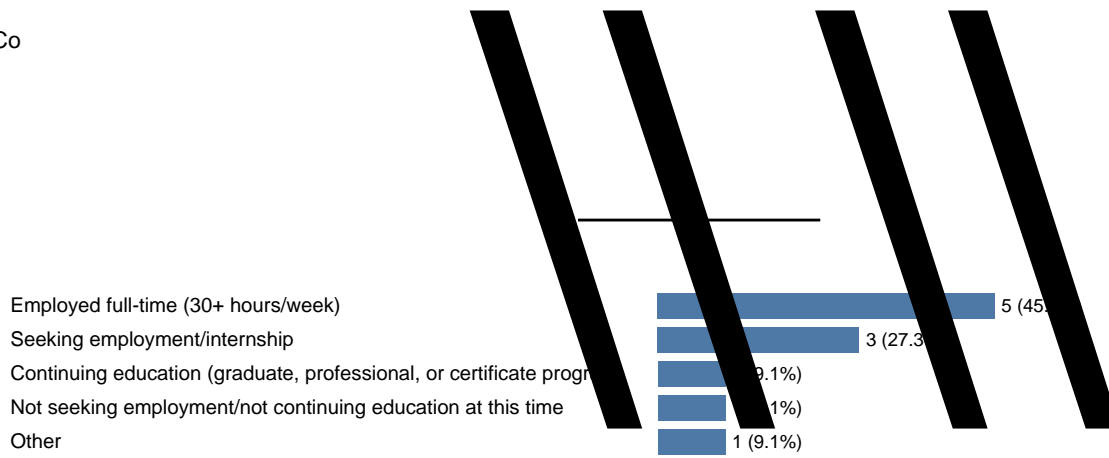

UG

Co

Continuing education (graduate, professional, or certificate program)

Employed full-time (30+ hours/week)

Seeking employment/internship

Employed part-time (less than 30 hours/week)

Not seeking employment/not continuing education

Average rating, on a 5-point scale 4.5

Academic related clubs 1 (9.1%)

Internship 4 (36.4%)

On-campus employment 2 (18.2%)

Student Organization 2 (18.2%)

Tutor or peer advisor 1 (9.1%)

Academic related clubs 43 (29.7%)