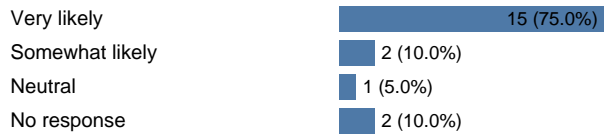

GR

Average rating, on a 5-point scale 4.8

Average rating, on a 5-point scale 4.8

Average rating, on a 5-point scale

2.00 - 2.50

Not as satisfied - 3/4

100% 100% 100% 100%

Academic Year: 2020; Degree: GR; College: Arts and Sciences