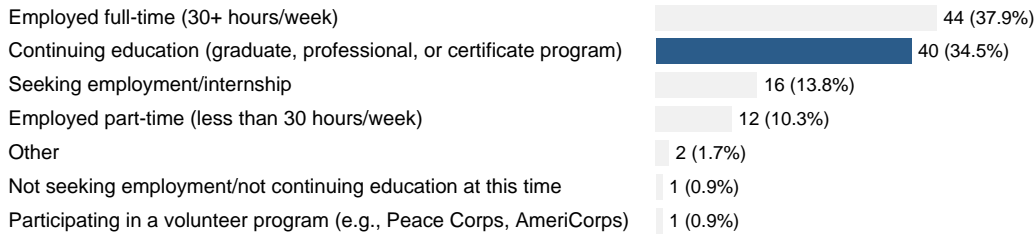

Average rating, on a 6-point scale 4.9

Academic Year: 2020; D

Academic Year: 2020; Degree: UG; College: Arts and Sciences

Continuing education (graduate, professional, or certificate program)  
Employed full-time (30+ hours/week)