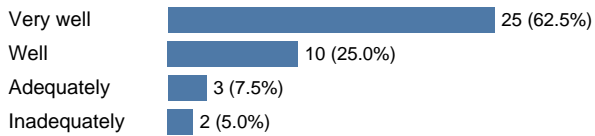

Average rating, on a 6-point scale 4.9

Academic Year: 2020; D

Academic Year: 2020; Degree: UG; College: Arts and Sciences

Continuing education (graduate, professional, or certificate program)  
Employed full-time (30+ hours/week)