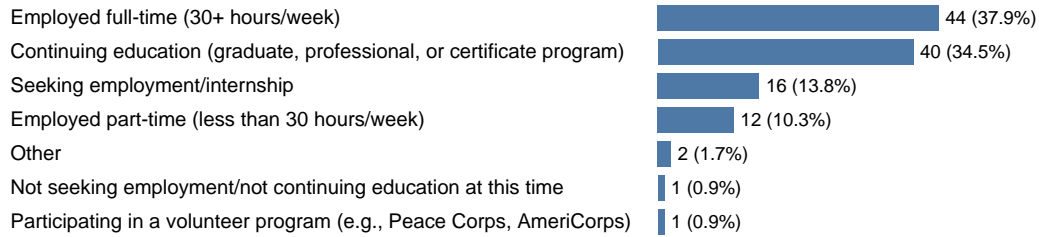

UG

Continuing education (graduate, professional, or certificate program)  
 Employed full-time (30+ hours/week)  
 Seeking employment/internship  
 Not seeking employment/not continuing education at this time  
 Employed part-time (less than 30 hours/week)  
 Other

Average rating, on a 5-point scale 4.6

Employed in the US. 56 (100.0%)

Employed in the US. 15 (100.0%)

Average rating, on a 6-point scale 4.6

Average rating, on a 6-point scale 5.2

Average rating, on a 6-point scale 4.6