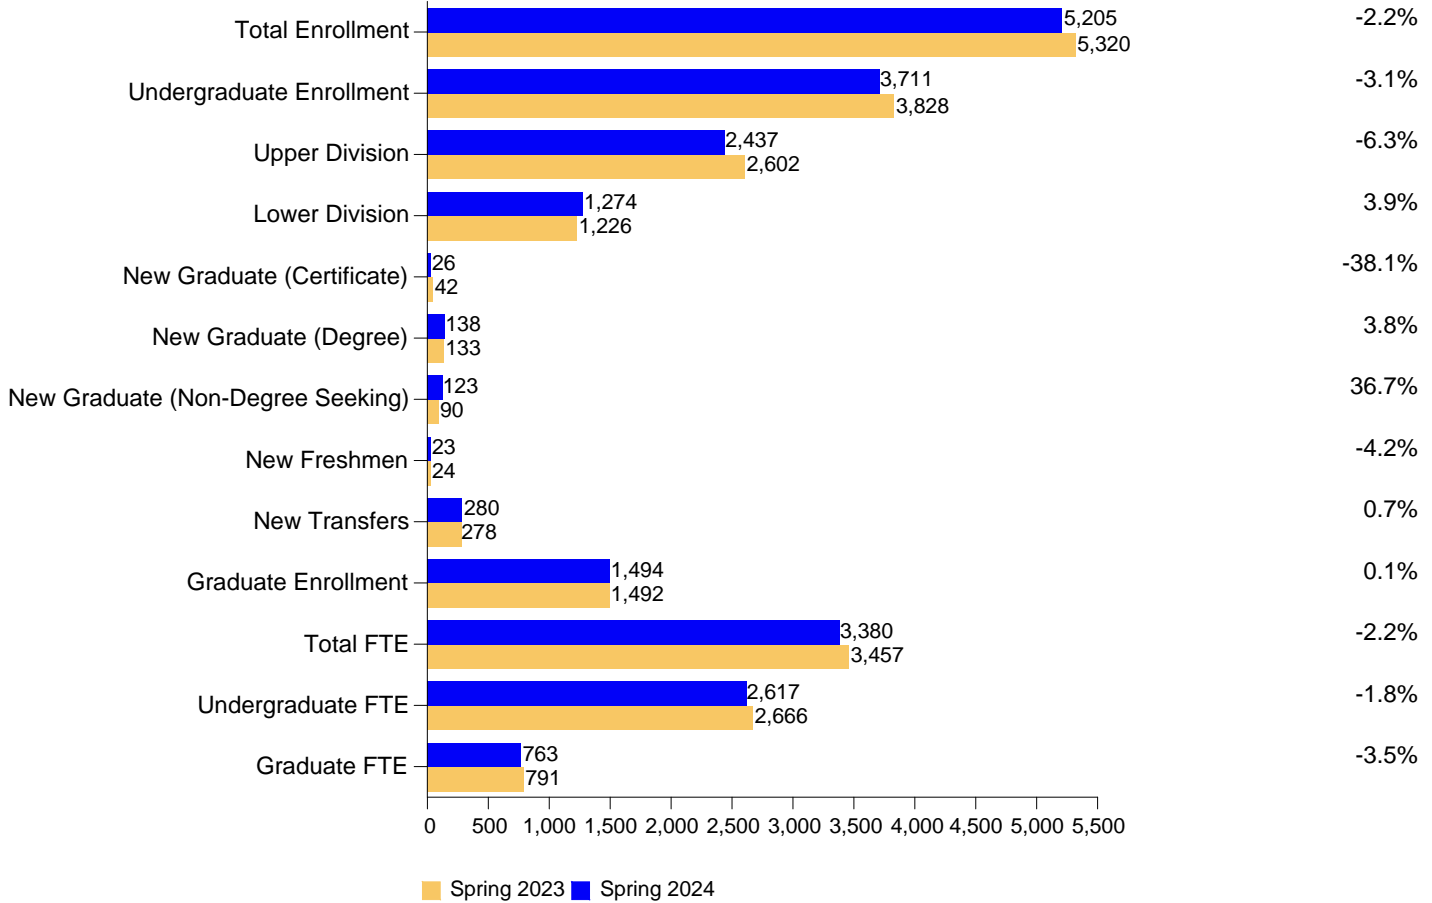

Enrollment Fact Sheet Spring 2024

Headcount and Full-time Equivalent (FTE) Enrollment

% Change

Student Credit Hours by Level and by College